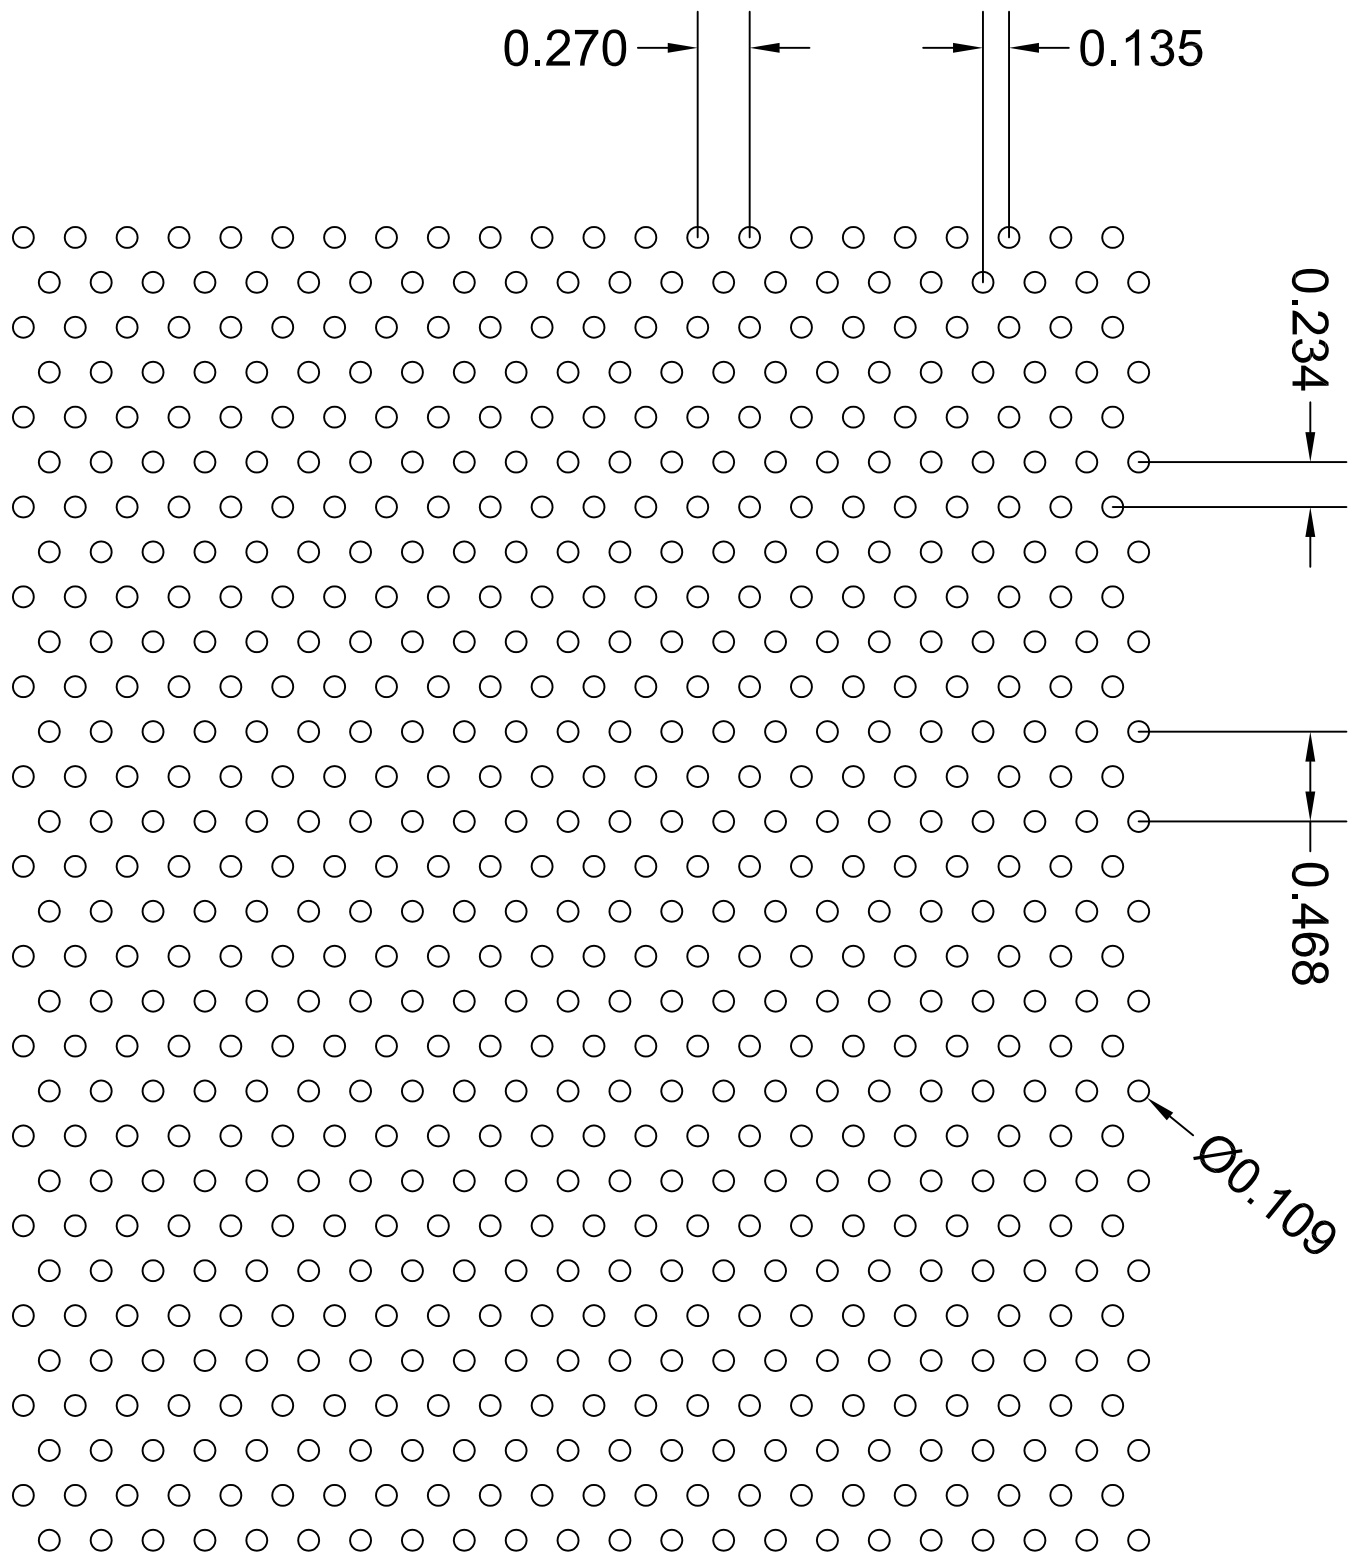

\*\* HOLE PATTERN IS ACTUAL SIZE \*\*

**RS030**

Tooling Notes :  
 48H.009FIN3  
 48H.011FIN3  
 48H.016FIN3

PATTERN TYPE	Round Staggered
SIZE x CENTERS	.109" x .270"
OPEN AREA	15 %

3636 S. KEDZIE AVE.  
 CHICAGO, IL 60632  
 (PH) 800.621.0273  
 (FAX) 773.254.9453  
[www.accurateperforating.com](http://www.accurateperforating.com)