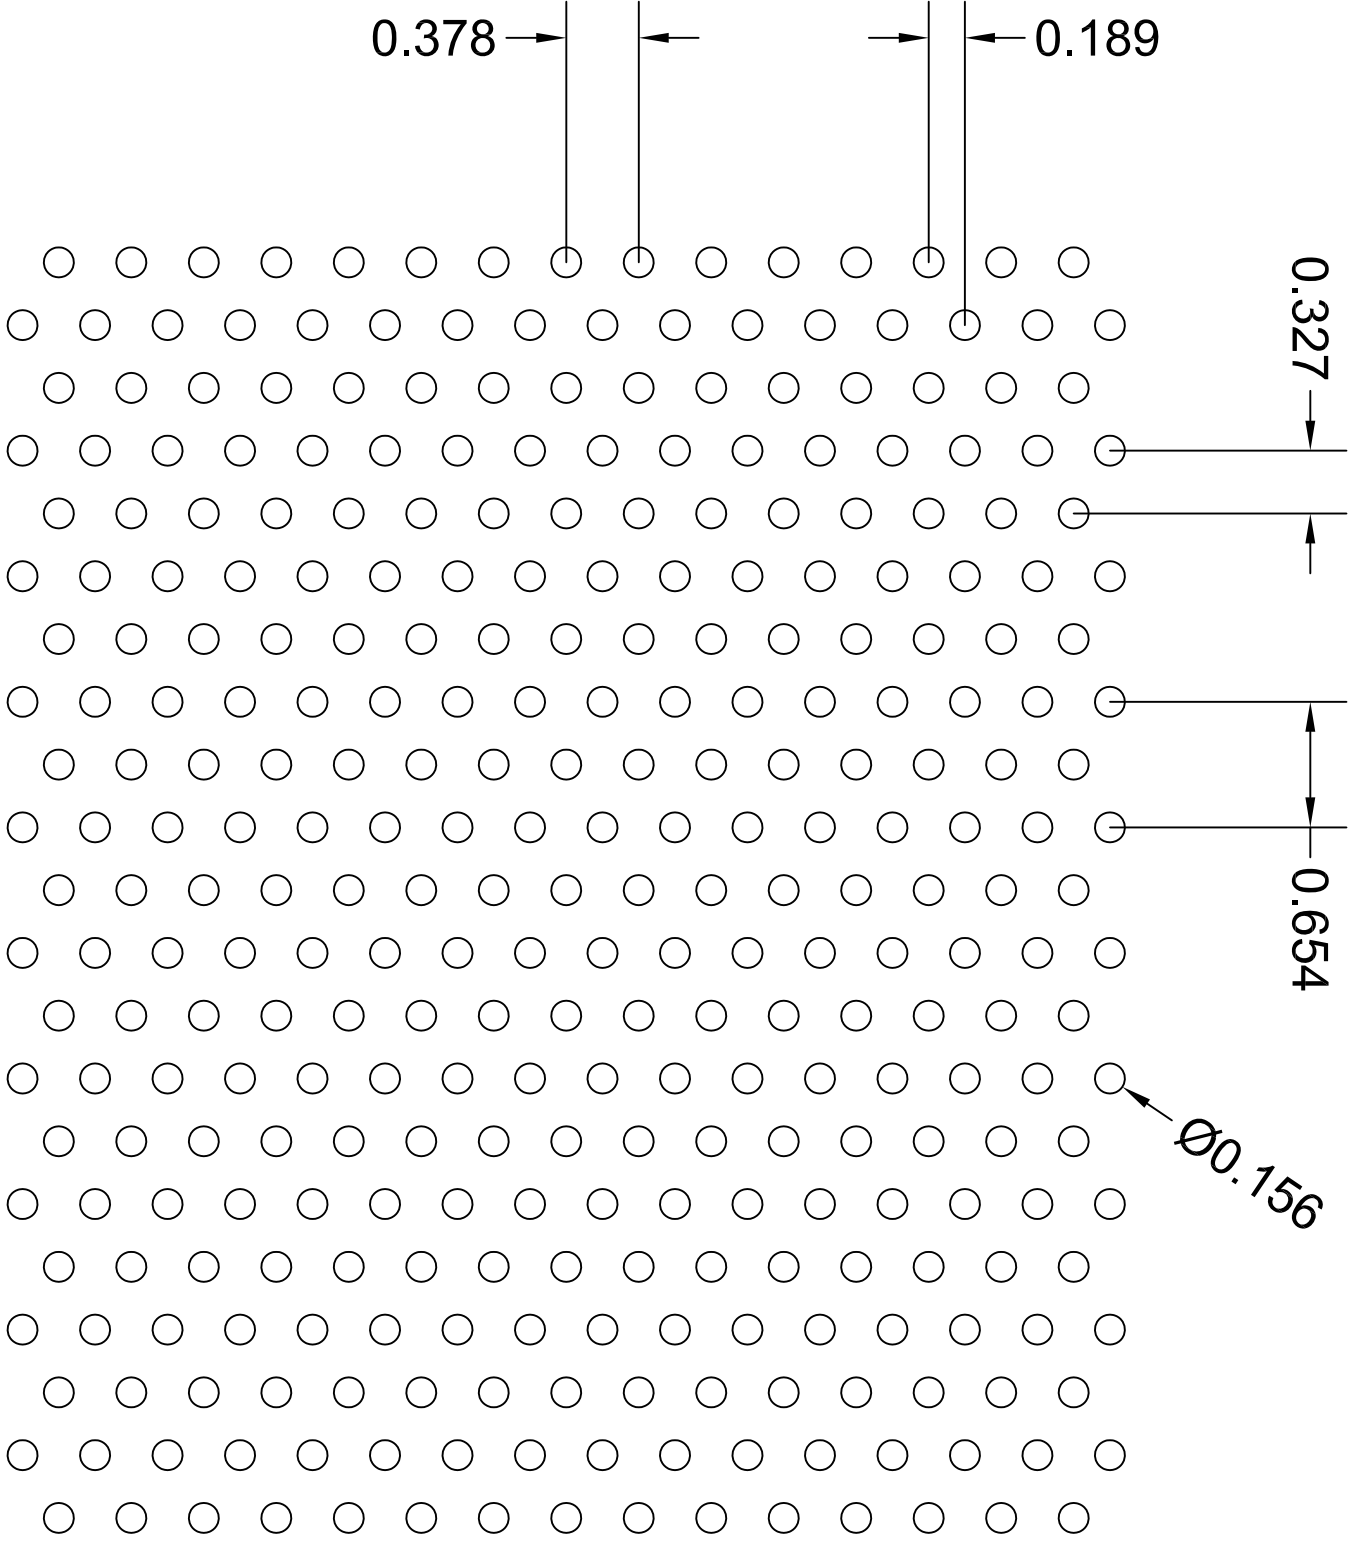

** HOLE PATTERN IS ACTUAL SIZE **

RS053

Tooling Notes :
 48S.005FIN3
 48H.009FIN3

PATTERN TYPE	Round Staggered
SIZE x CENTERS	.156" x .378"
OPEN AREA	15 %

3636 S. KEDZIE AVE.
 CHICAGO, IL 60632
 (ph) 800.621.0273
 (fax) 773.254.9453
www.accurateperforating.com