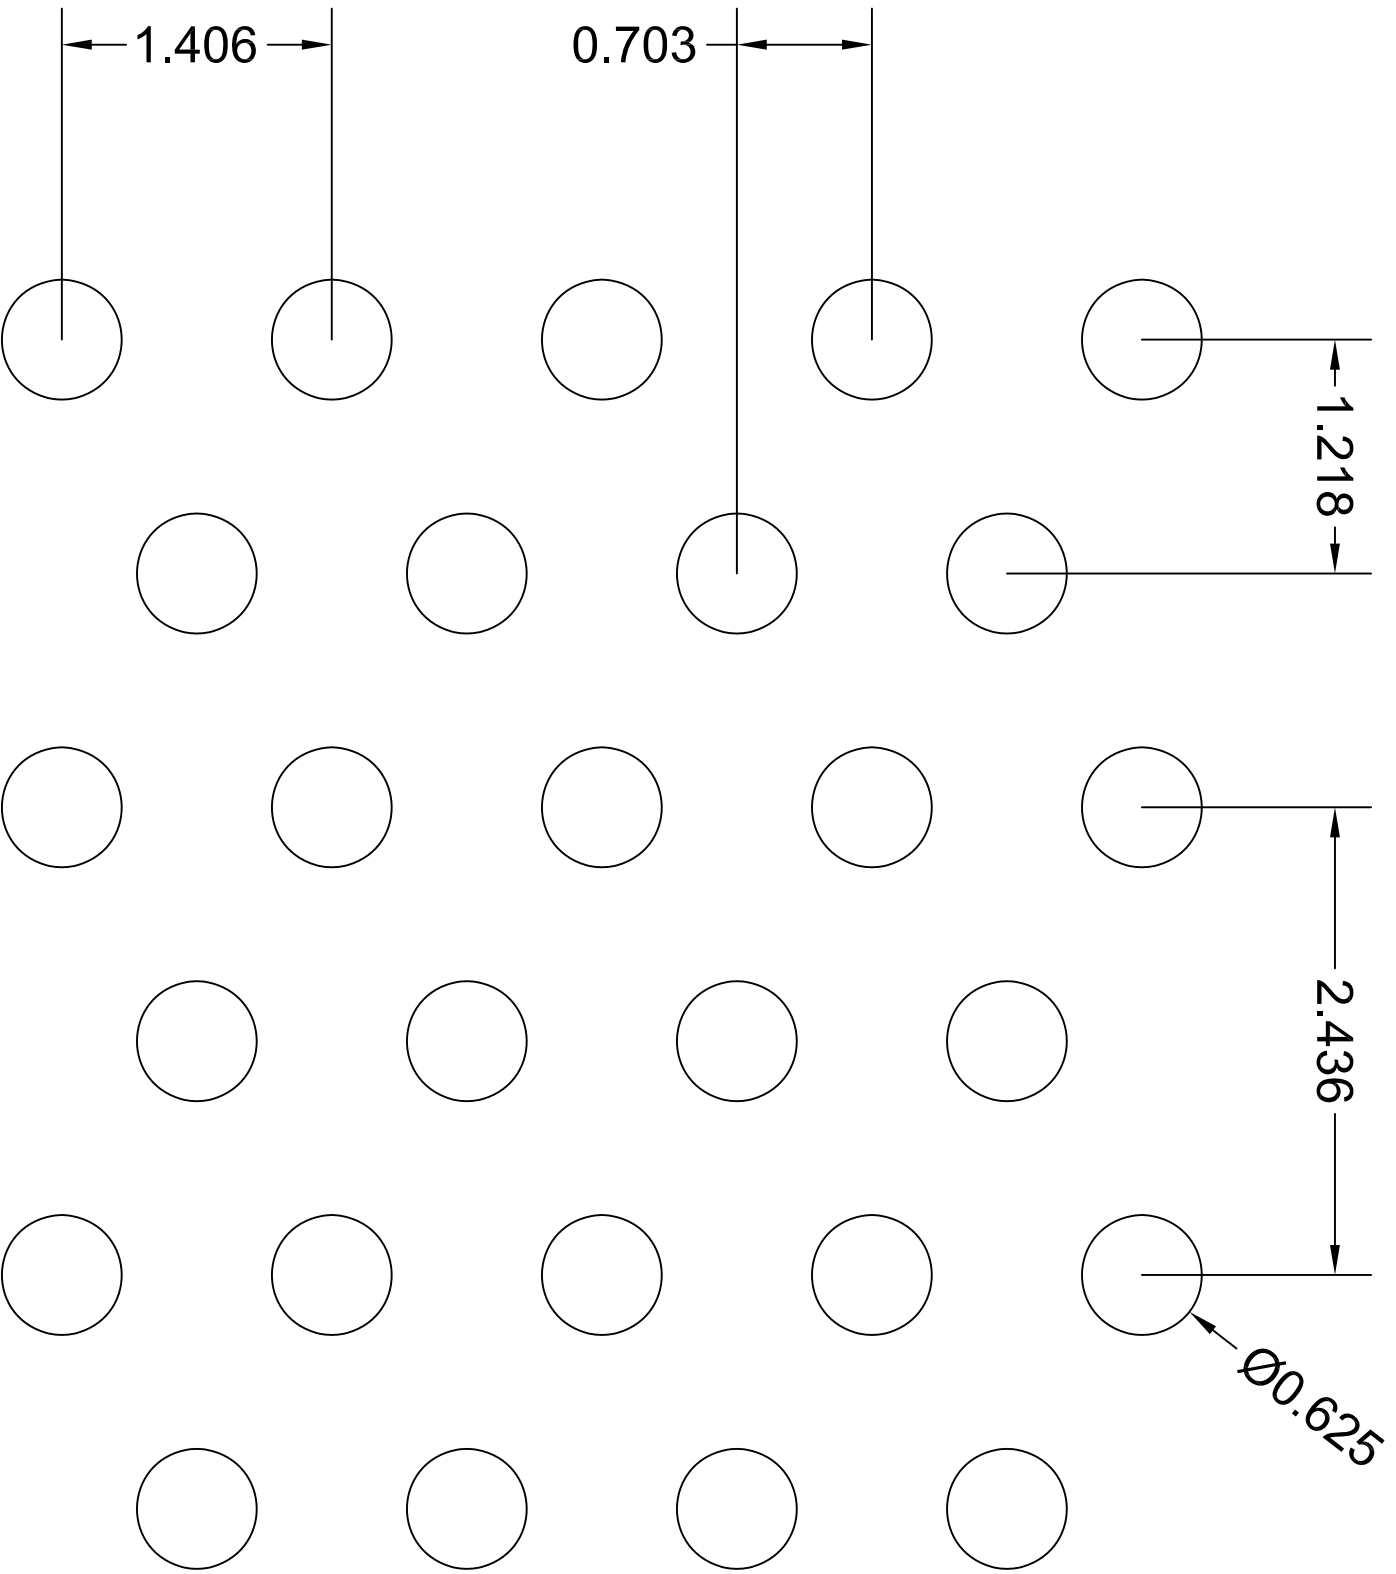

** HOLE PATTERN IS ACTUAL SIZE **

RS098	Tooling Notes : 60H.030FIN3		PERFORATING	
	PATTERN TYPE	Round Staggered		
	SIZE x CENTERS	0.625" x 1.406"		
	OPEN AREA	18 %		
		3636 S. KEDZIE AVE. CHICAGO, IL 60632 (ph) 800.621.0273 (fax) 773.254.9453 www.accurateperforating.com		 accurate PERFORATING