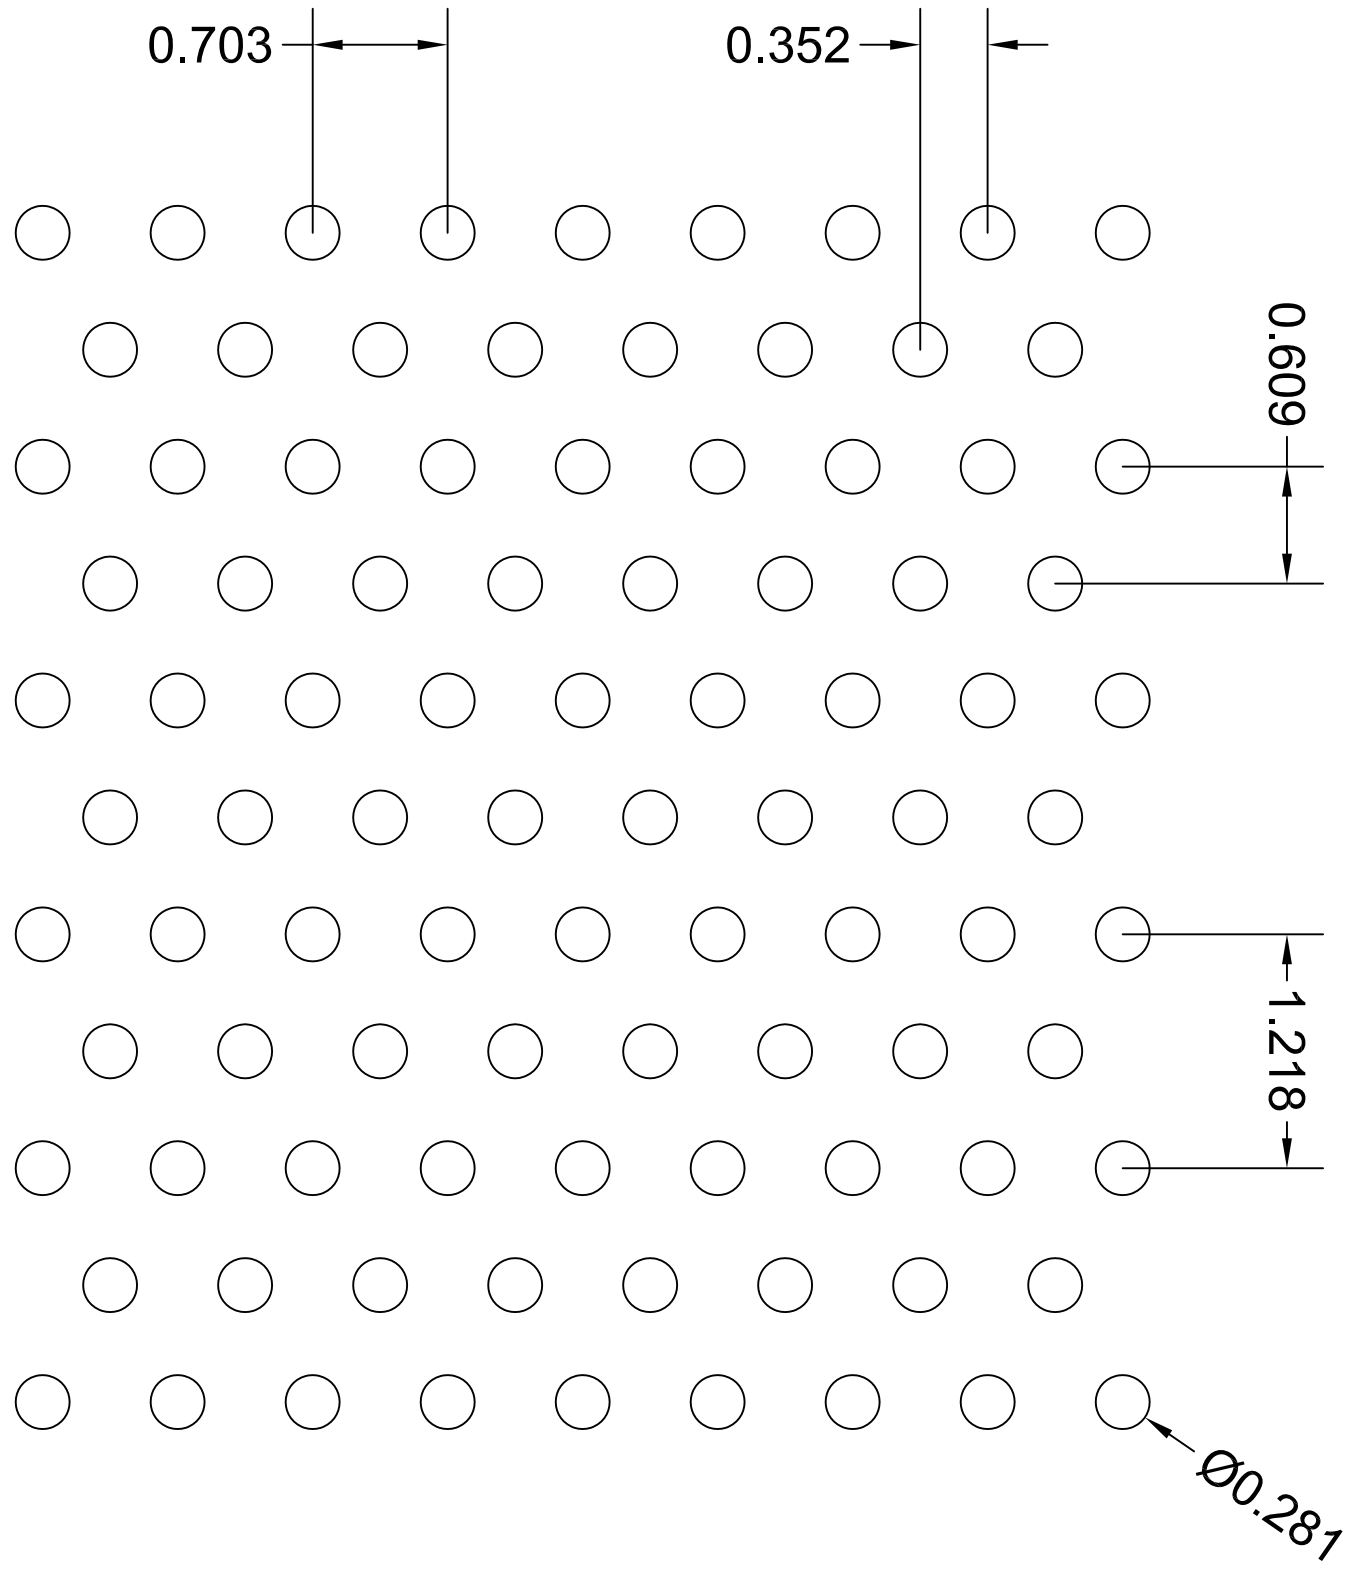

** HOLE PATTERN IS ACTUAL SIZE **

RS238	Tooling Notes : 48S.005FIN3 48H.011FIN3	PATTERN TYPE	Round Staggered
		SIZE x CENTERS	0.281" x 0.703"
		OPEN AREA	14 %
		3636 S. KEDZIE AVE. CHICAGO, IL 60632 ph) 800.621.0273 fax) 773.254.9453 www.accurateperforating.com	
		accurate PERFORATING	