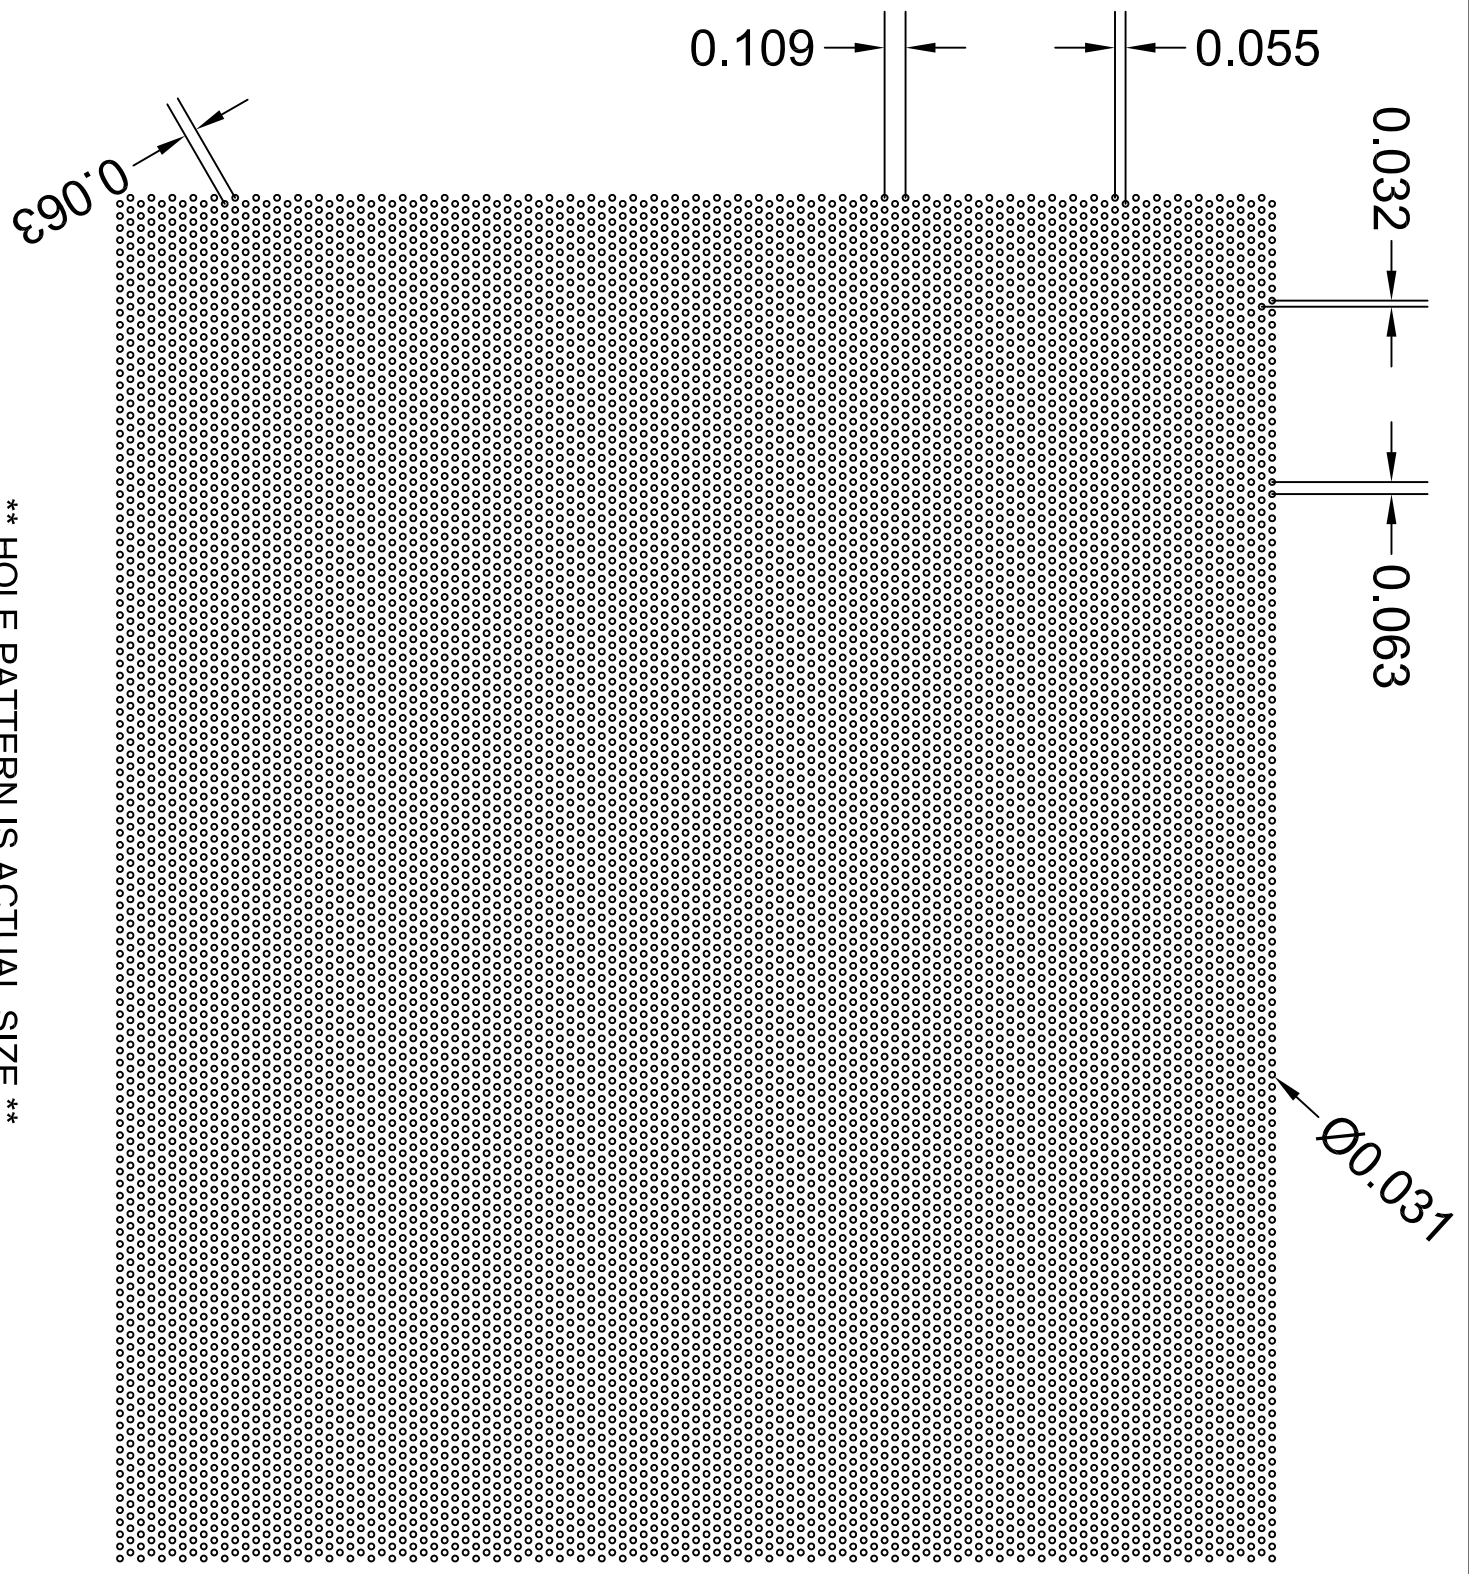

** HOLE PATTERN IS ACTUAL SIZE **

RS3020

PATTERN TYPE	Round Staggered
SIZE x CENTERS	.031" x .063"
OPEN AREA	22.70 %

3636 S. KEDZIE AVE.
 CHICAGO, IL 60632
 (ph) 800.621.0273
 (fax) 773.254.9453
www.accurateperforating.com