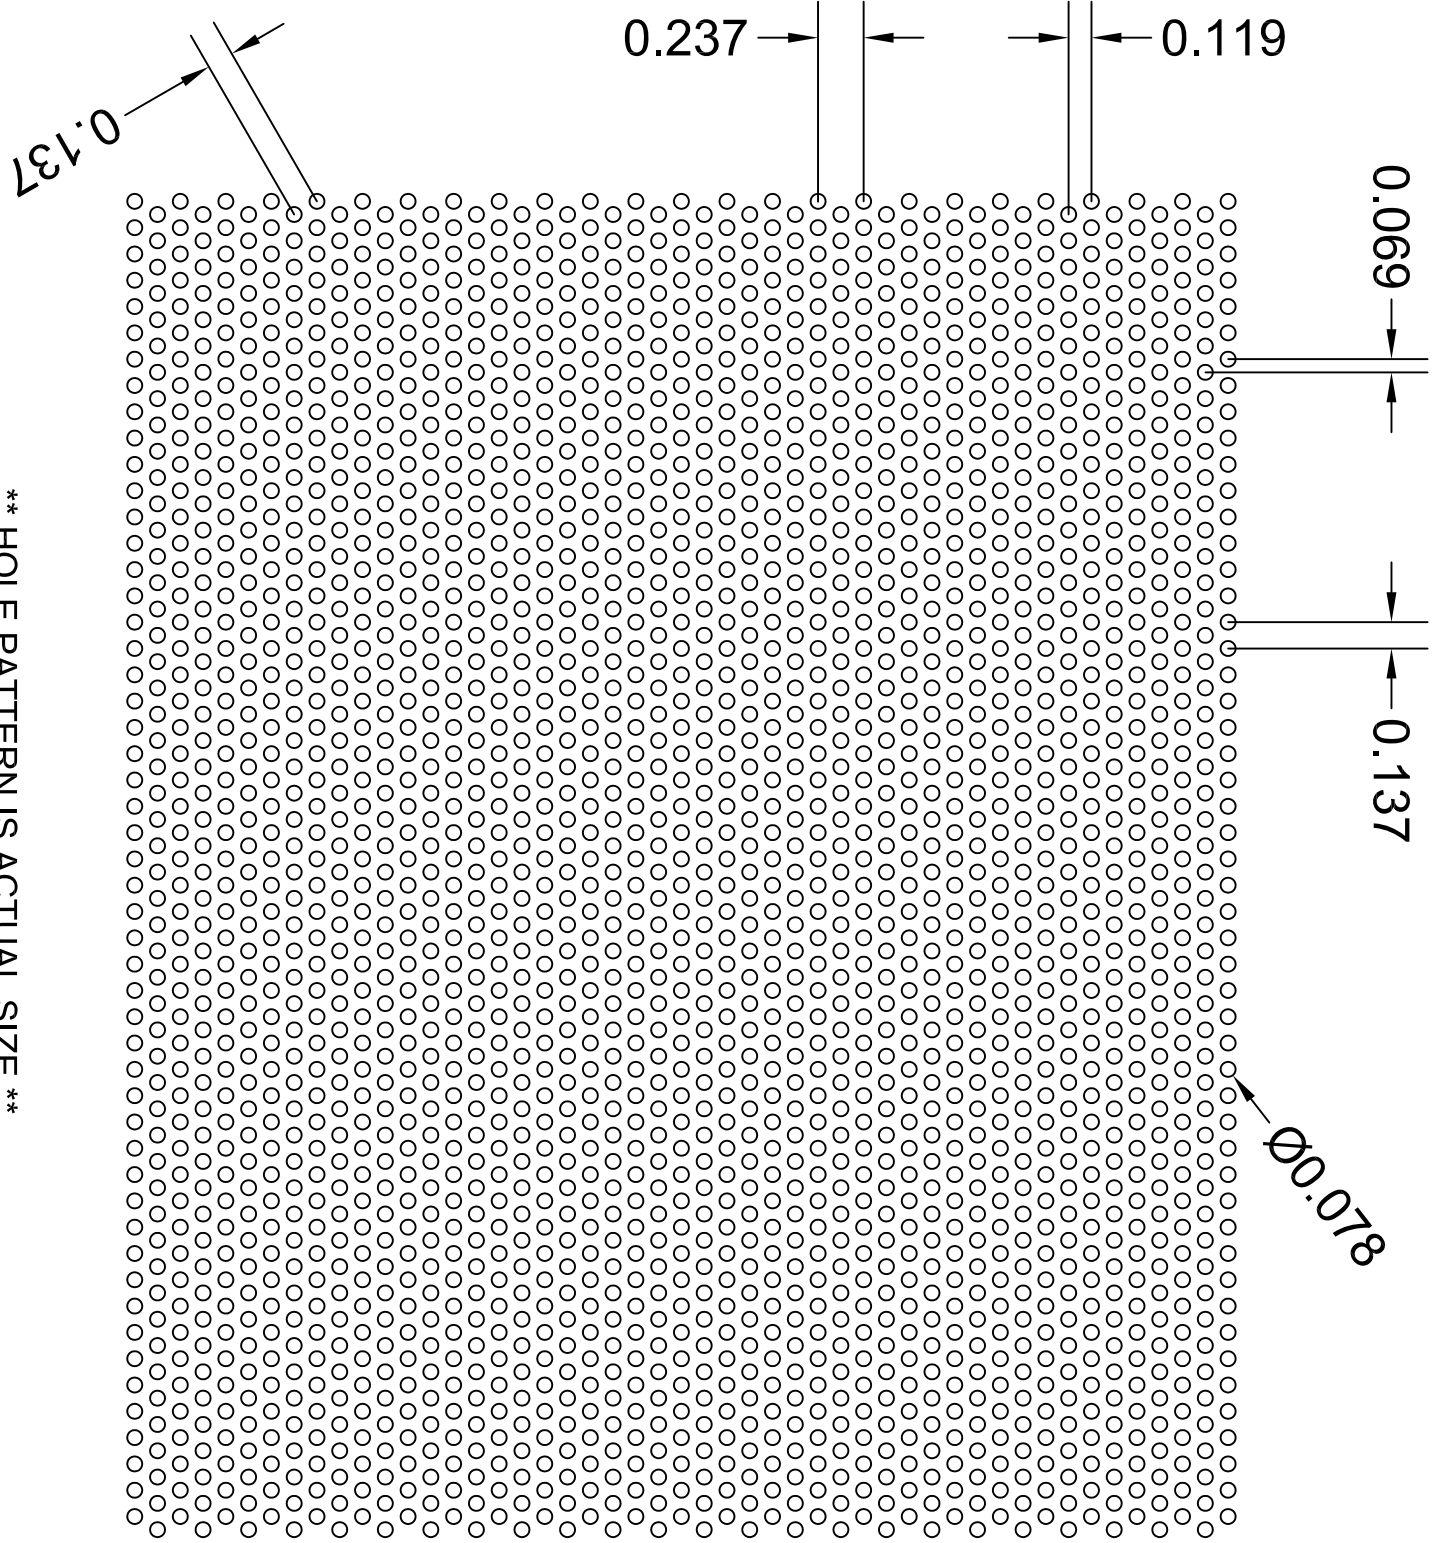

\*\* HOLE PATTERN IS ACTUAL SIZE \*\*

**RS3065**

PATTERN TYPE	Round Staggered
SIZE x CENTERS	.078" x .137"
OPEN AREA	29.60 %

3636 S. KEDZIE AVE.  
 CHICAGO, IL 60632  
 (PH) 800.621.0273  
 (FAX) 773.254.9453  
 www.accurateperforating.com