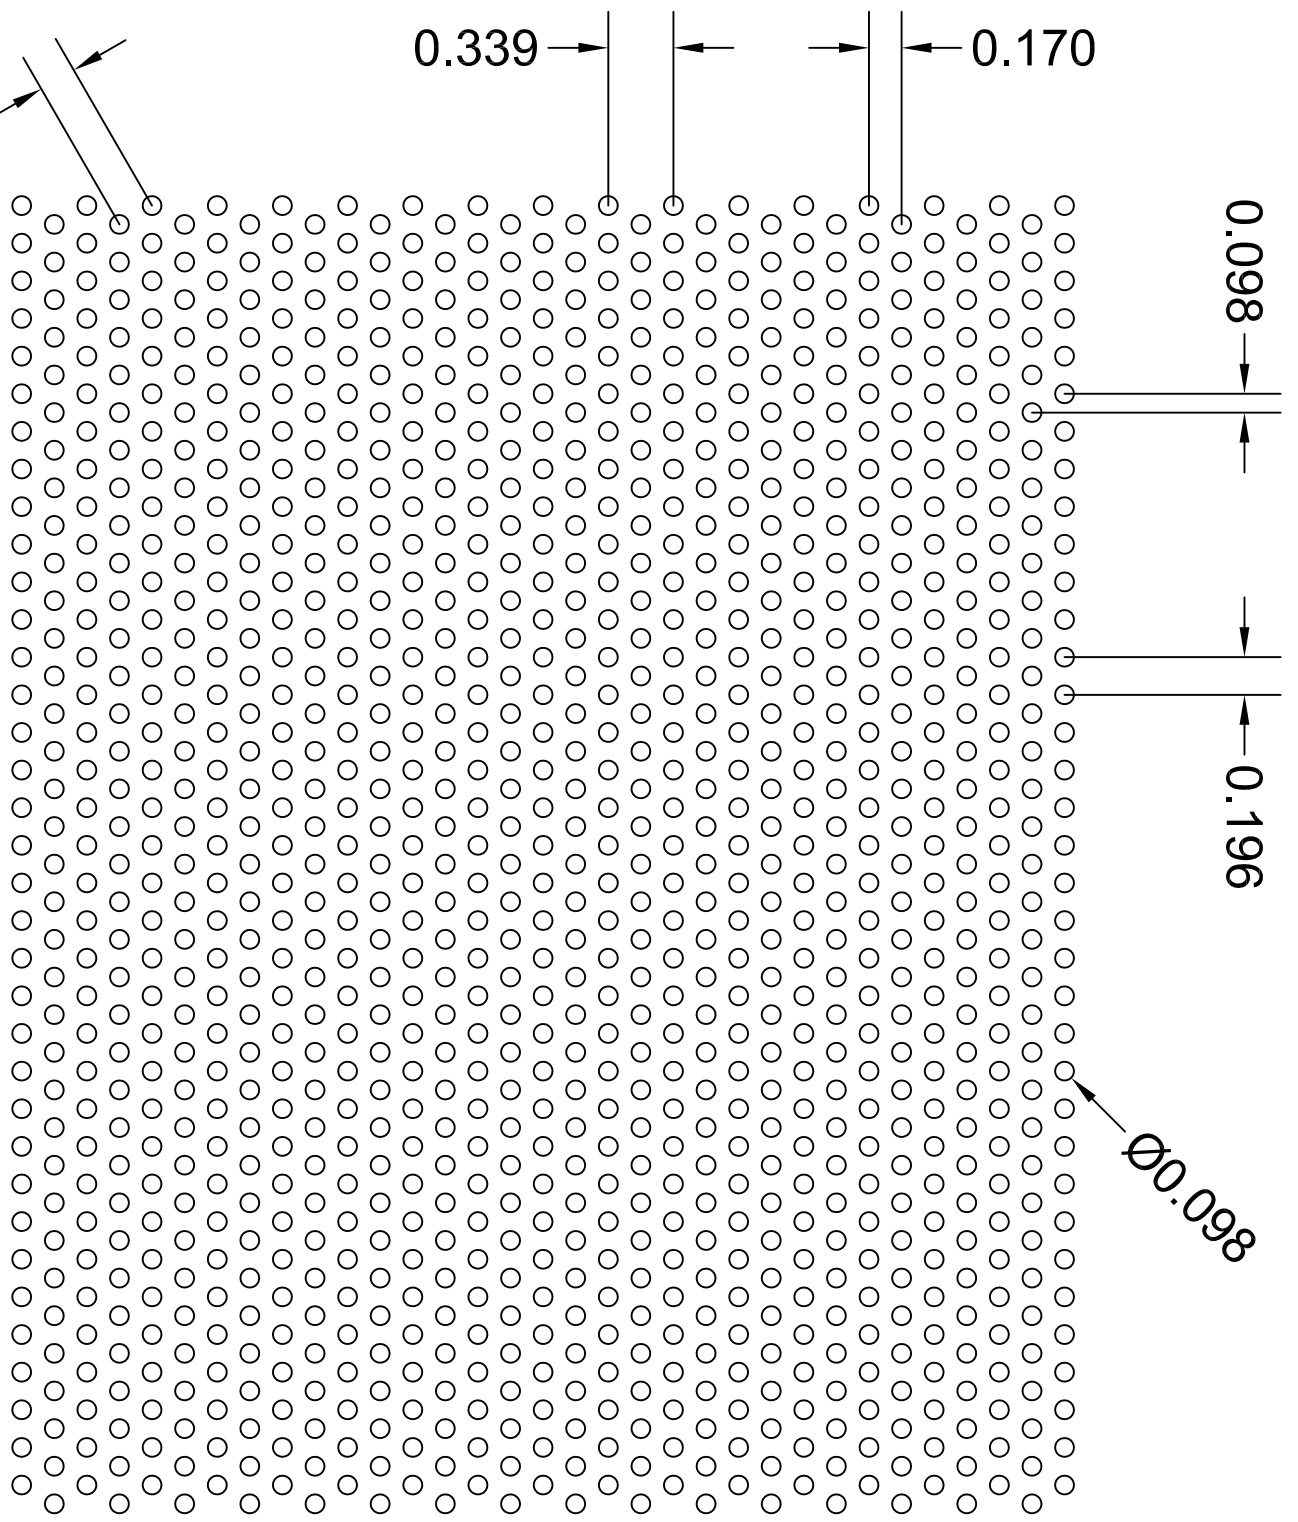

\*\* HOLE PATTERN IS ACTUAL SIZE \*\*

**RS3080**

PATTERN TYPE	Round Staggered
SIZE x CENTERS	.098" x .196"
OPEN AREA	22.70 %

3636 S. KEDZIE AVE.  
 CHICAGO, IL 60632  
 (PH) 800.621.0273  
 (FAX) 773.254.9453  
[www.accurateperforating.com](http://www.accurateperforating.com)