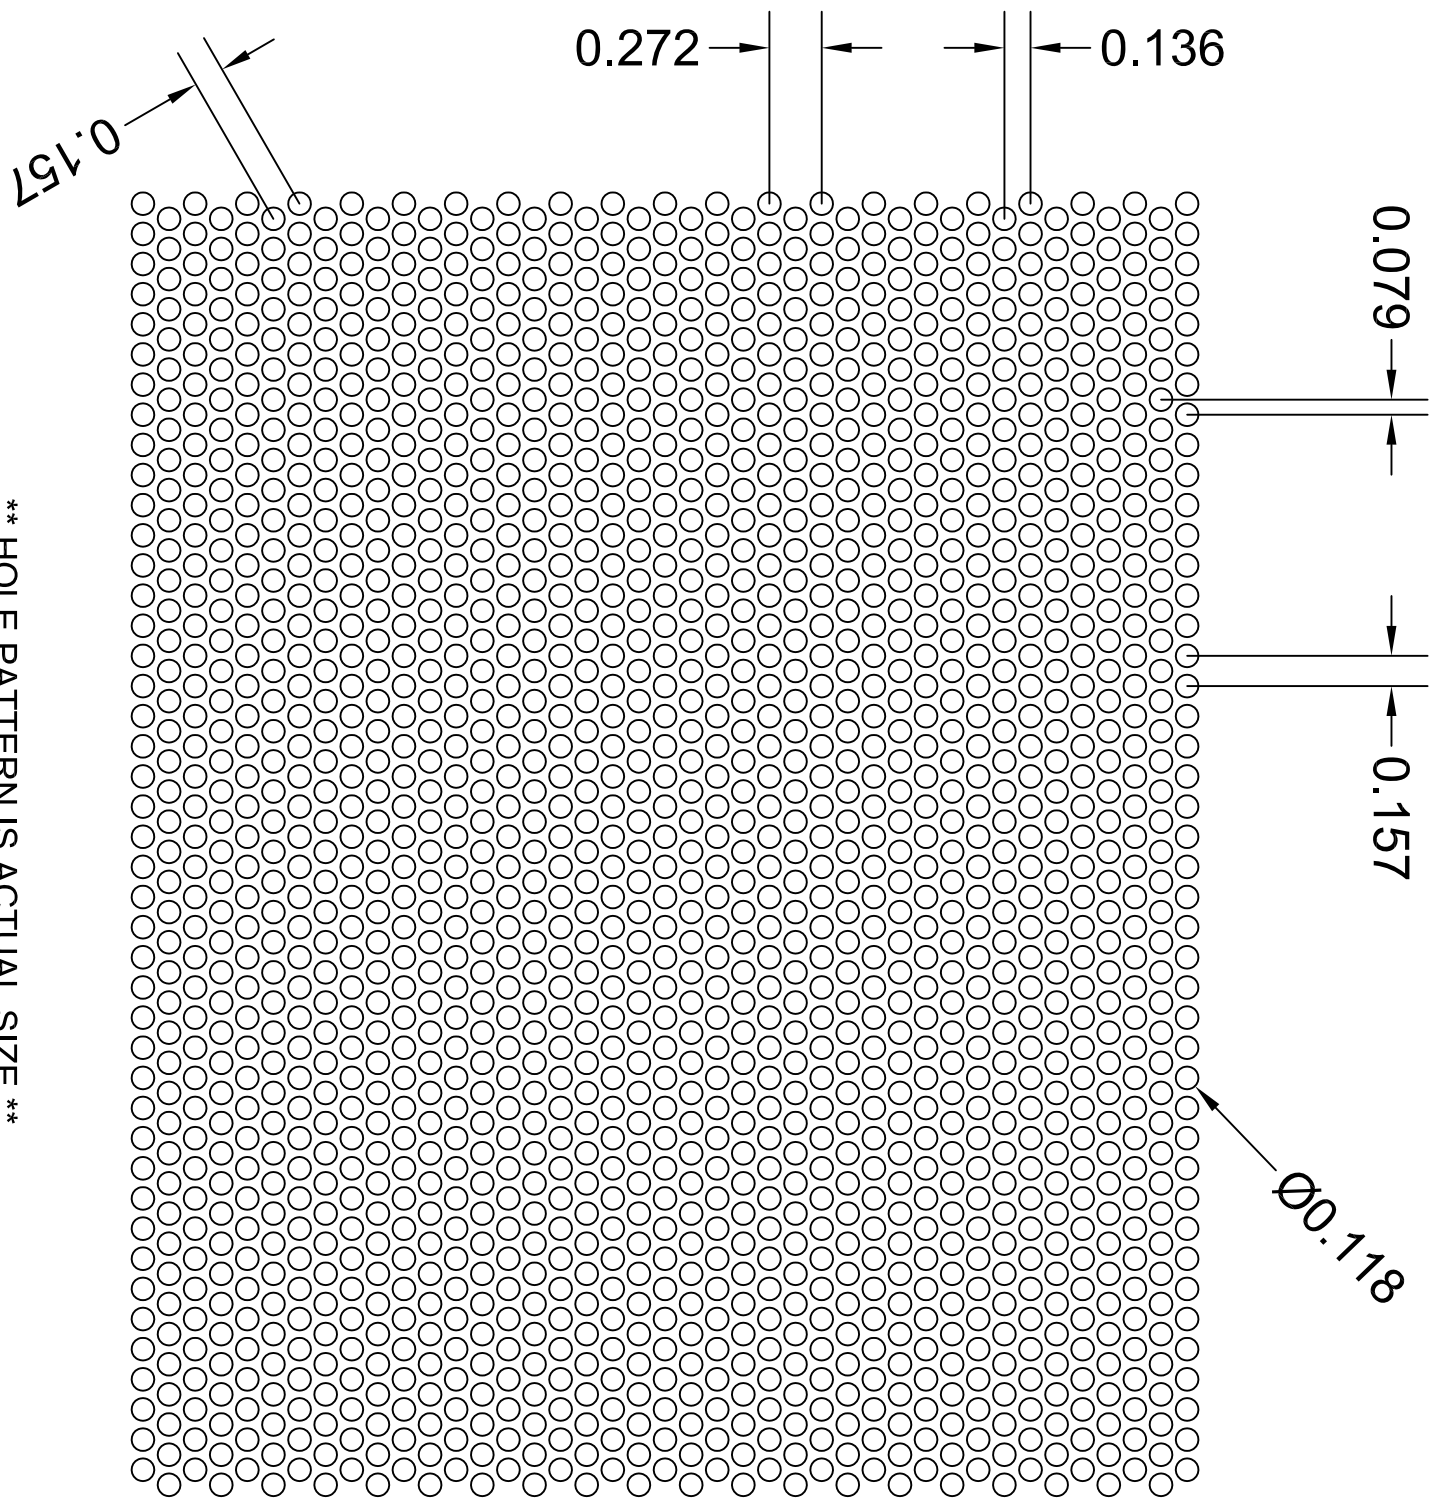

\*\* HOLE PATTERN IS ACTUAL SIZE \*\*

**RS3090**

PATTERN TYPE	Round Staggered
SIZE x CENTERS	.118" x .157"
OPEN AREA	51.10 %

3636 S. KEDZIE AVE.  
 CHICAGO, IL 60632  
 (PH) 800.621.0273  
 (FAX) 773.254.9453  
 www.accurateperforating.com