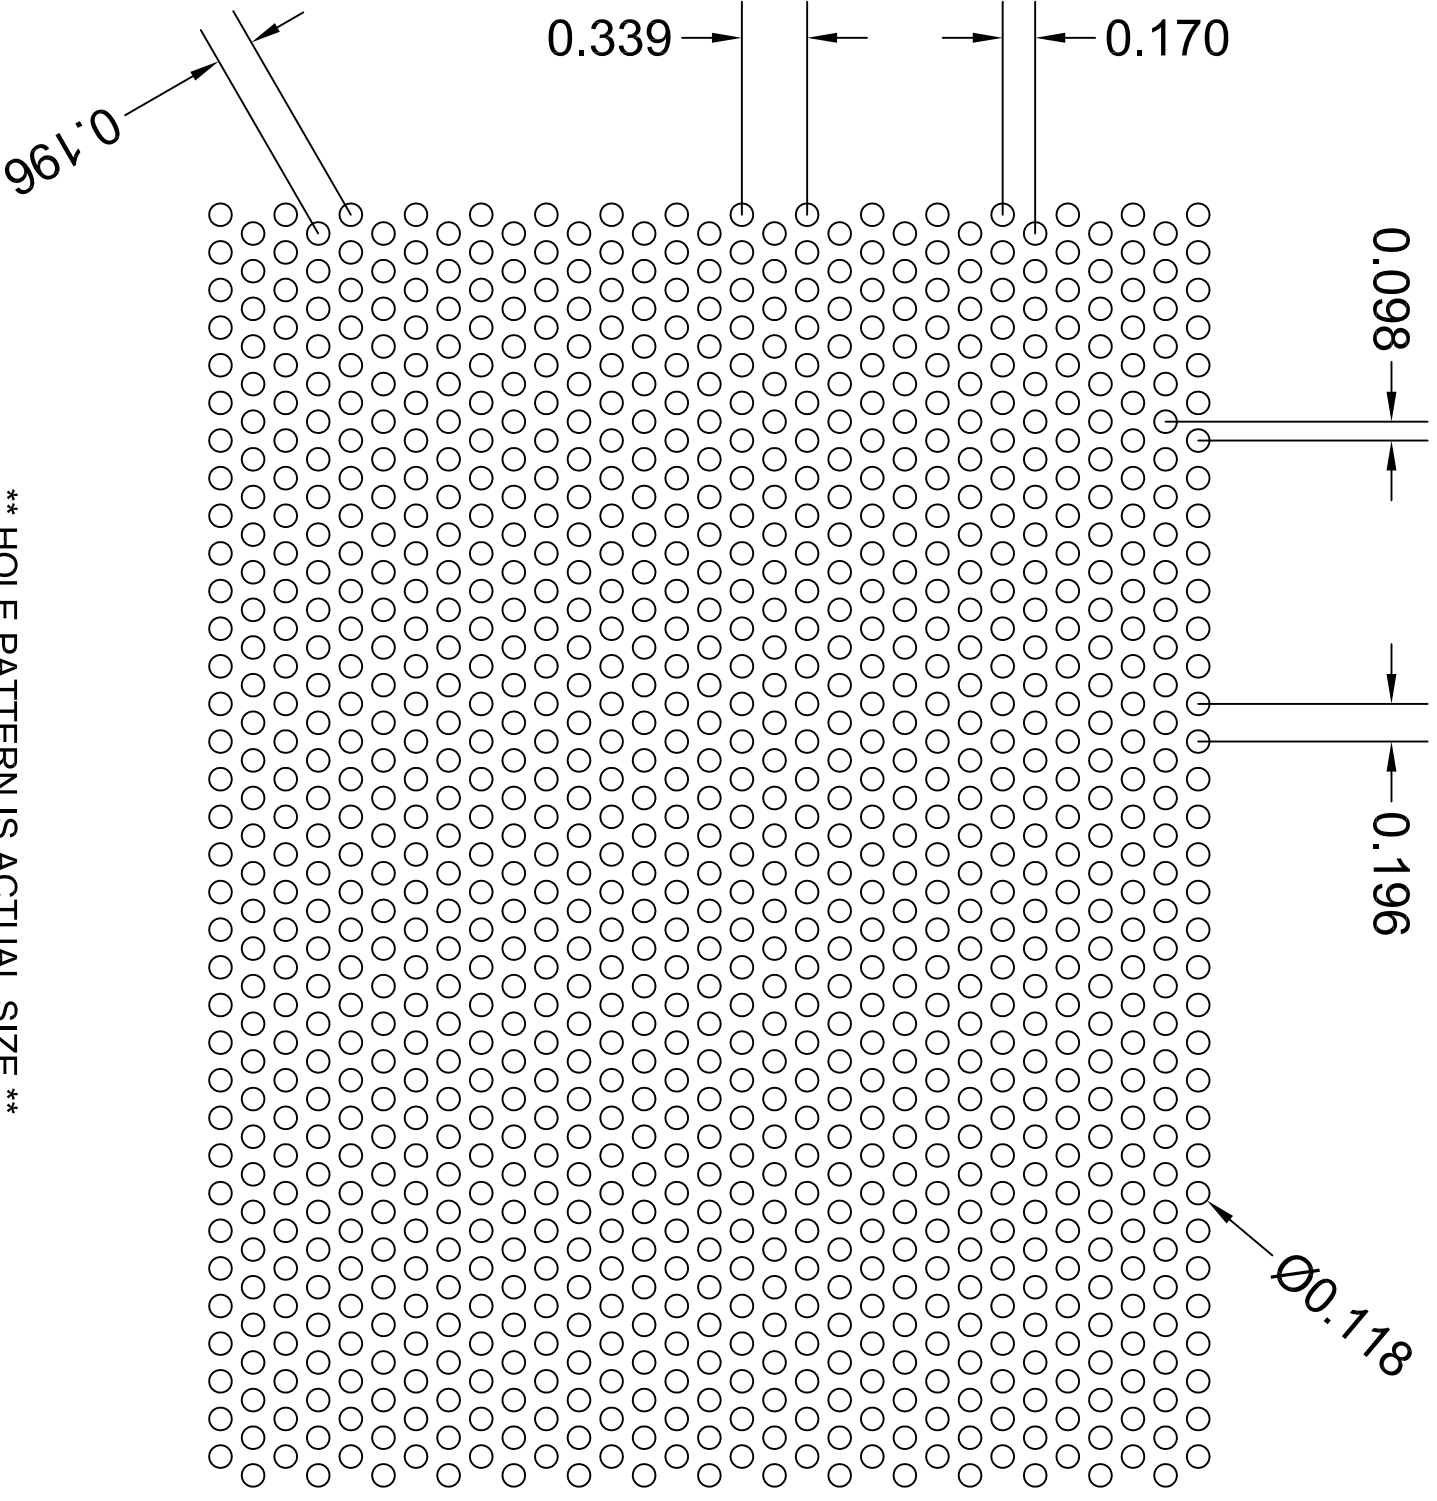

** HOLE PATTERN IS ACTUAL SIZE **

RS3100

PATTERN TYPE	Round Staggered
SIZE x CENTERS	.118" x .196"
OPEN AREA	32.70 %

3636 S. KEDZIE AVE.
 CHICAGO, IL 60632
 (PH) 800.621.0273
 (FAX) 773.254.9453
 www.accurateperforating.com