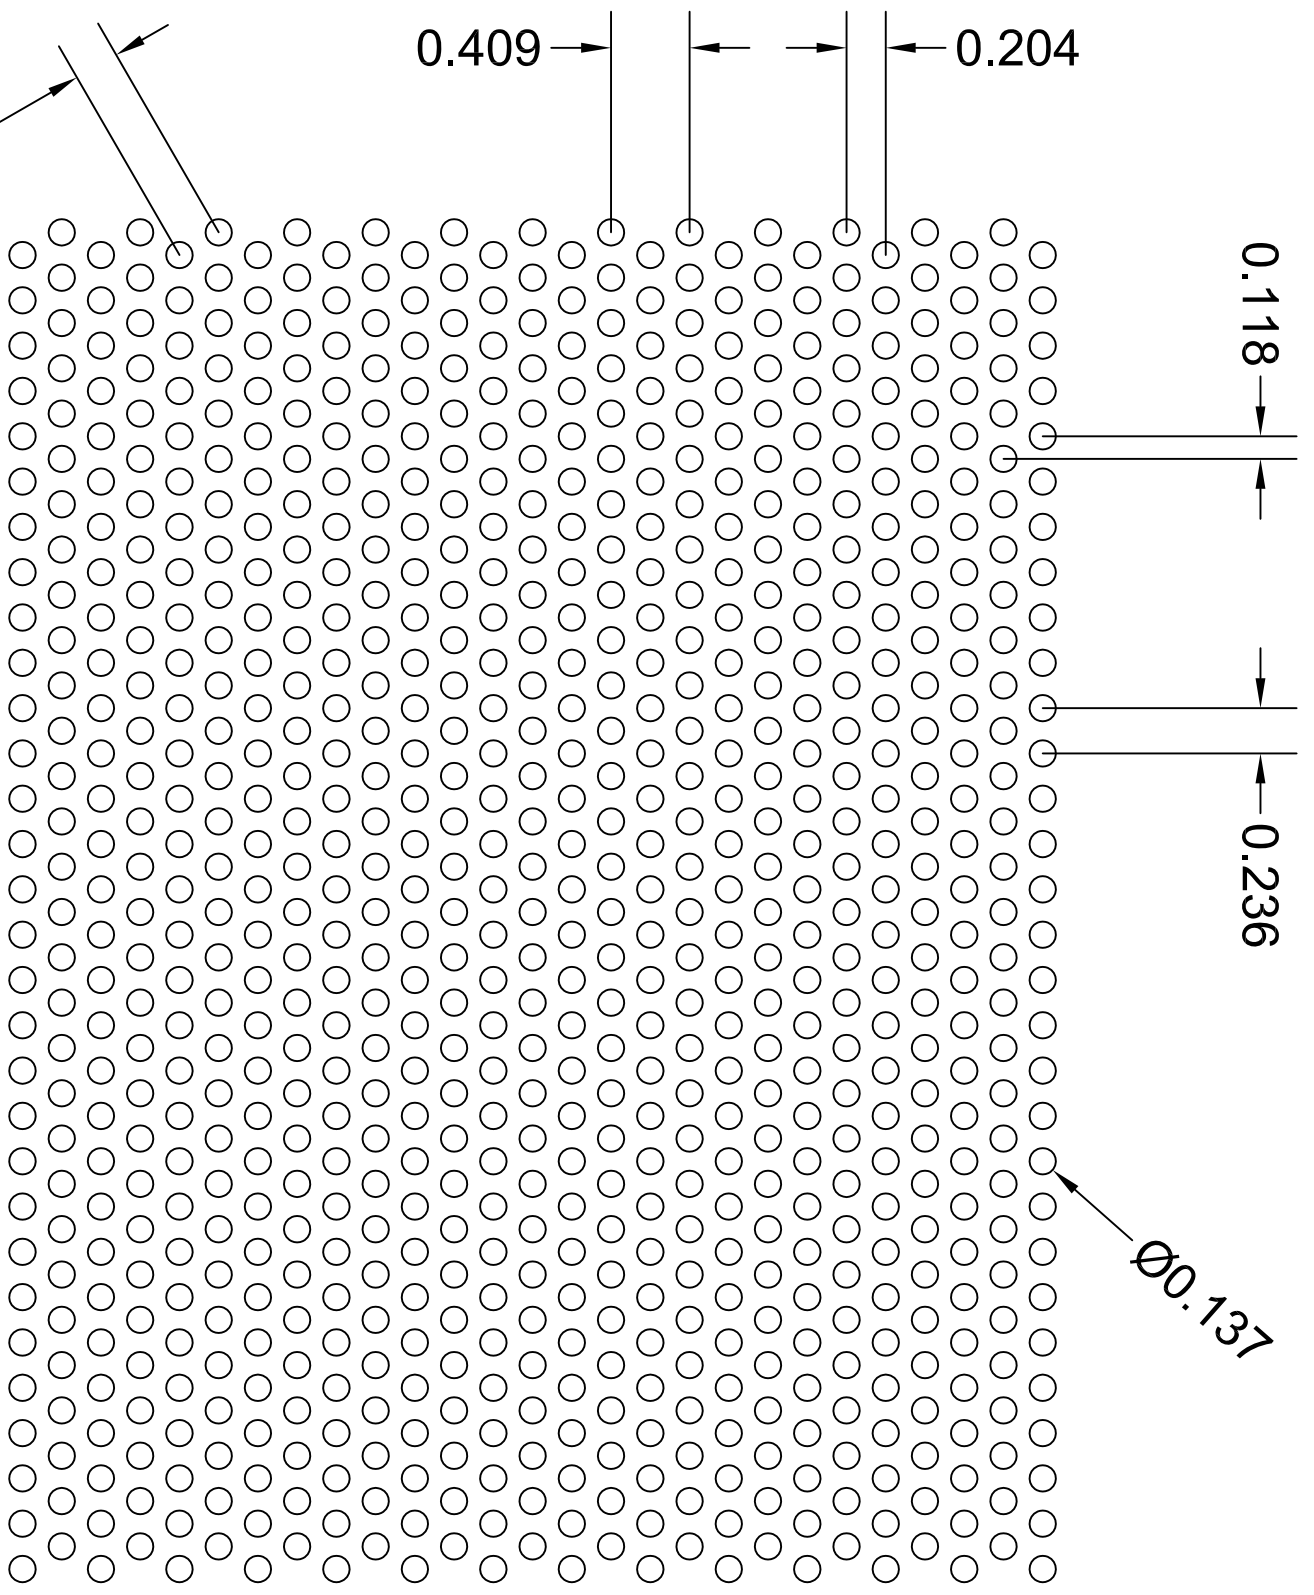

** HOLE PATTERN IS ACTUAL SIZE **

RS3105

PATTERN TYPE	Round Staggered
SIZE x CENTERS	.137" x .236"
OPEN AREA	30.90 %

3636 S. KEDZIE AVE.
 CHICAGO, IL 60632
 (PH) 800.621.0273
 (FAX) 773.254.9453
www.accurateperforating.com