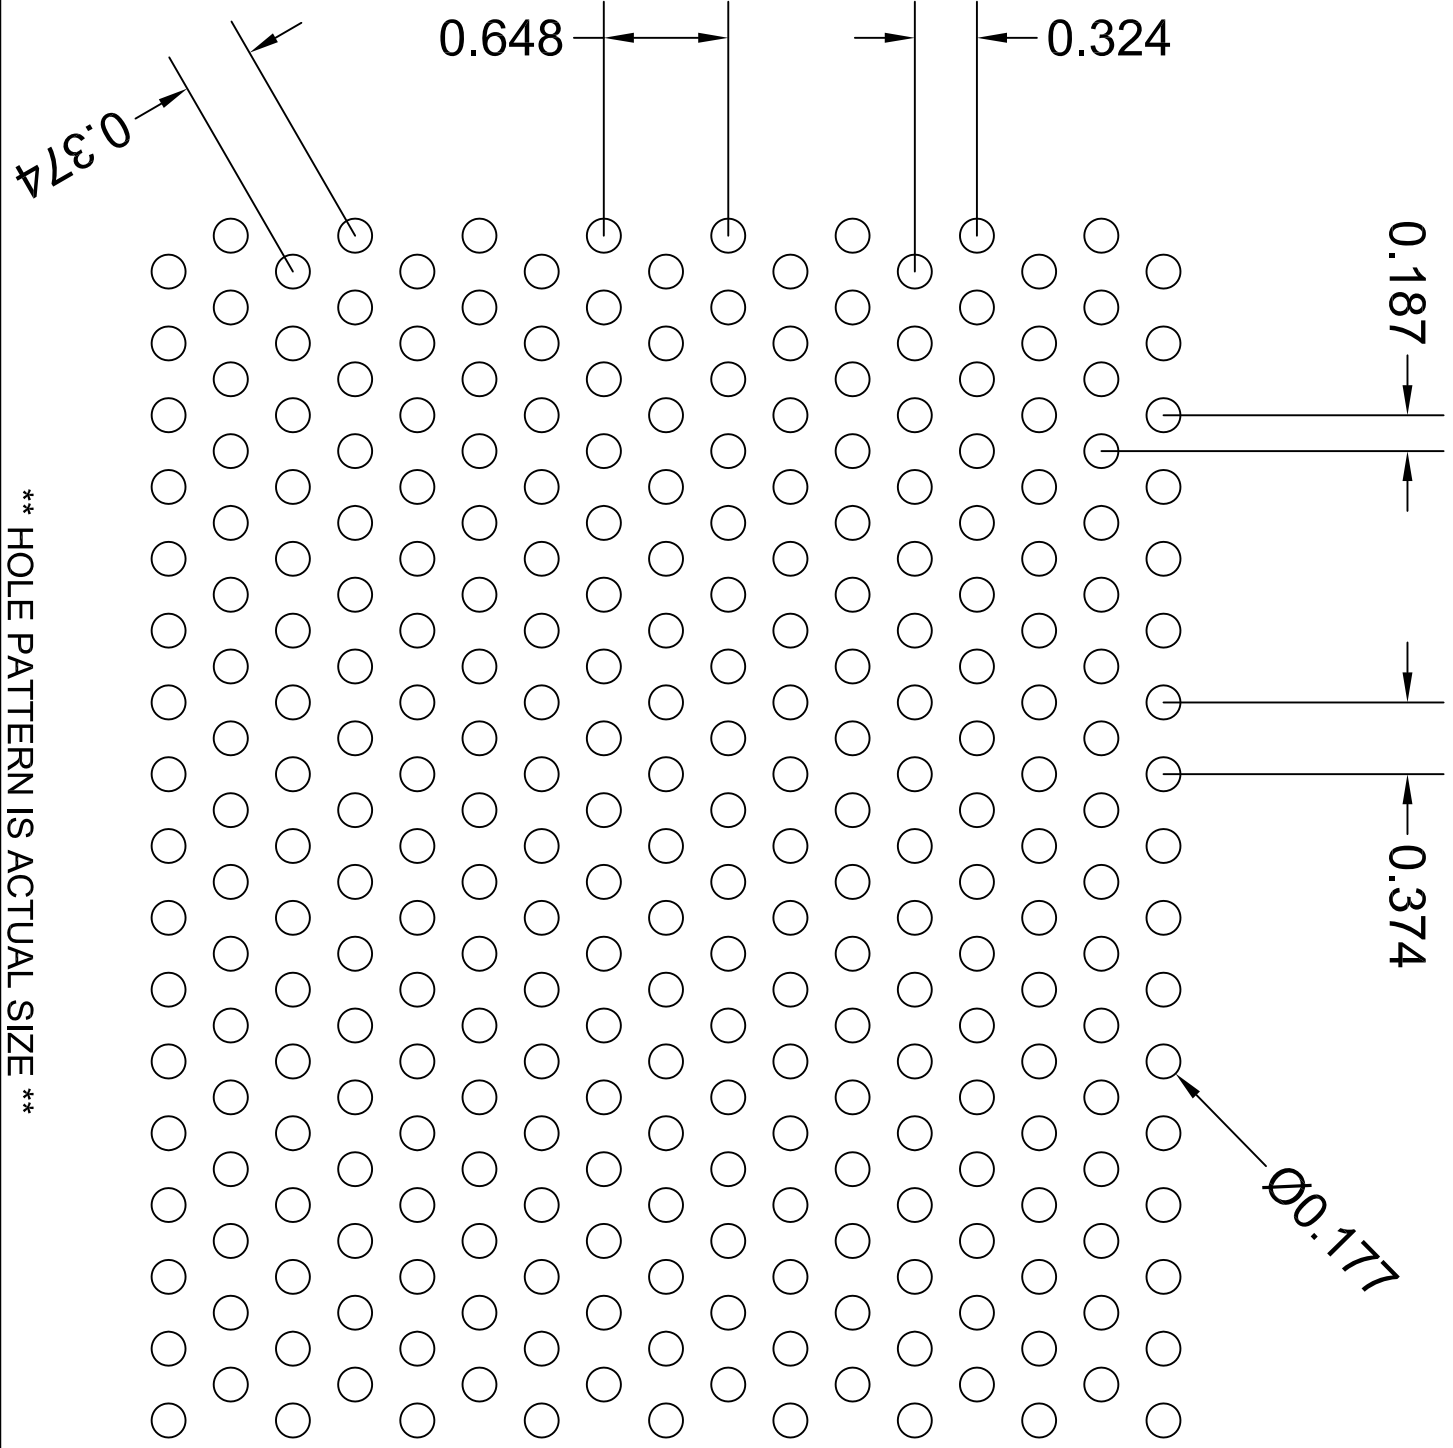

** HOLE PATTERN IS ACTUAL SIZE **

RS3155

PATTERN TYPE	Round Staggered
SIZE x CENTERS	.177" x .374"
OPEN AREA	20.40 %

3636 S. KEDZIE AVE.
 CHICAGO, IL 60632
 PH) 800.621.0273
 FAX) 773.254.9453
 www.accurateperforating.com