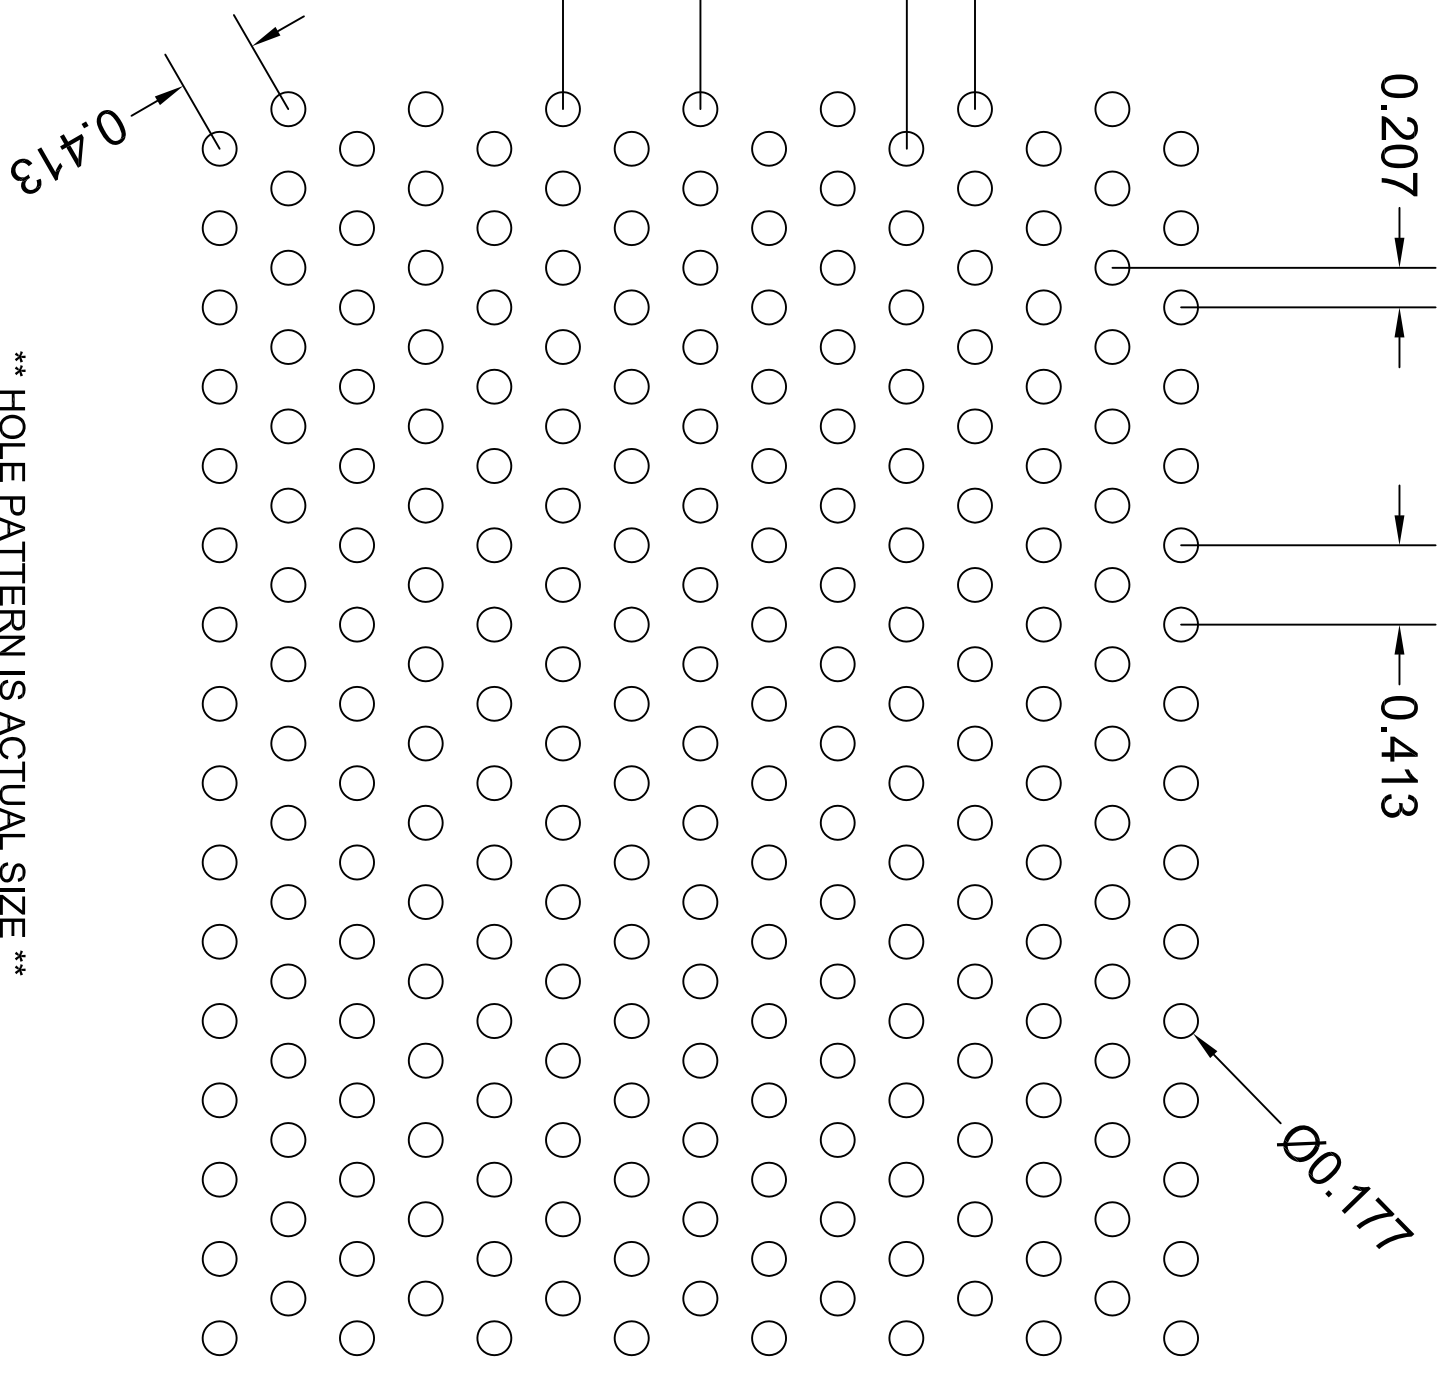

** HOLE PATTERN IS ACTUAL SIZE **

RS3170			
	PATTERN TYPE	Round Staggered	
	SIZE x CENTERS	.177" x .413"	
	OPEN AREA	16.70 %	3636 S. KEDZIE AVE. CHICAGO, IL 60632 (PH) 800.621.0273 (FAX) 773.254.9453 www.accurateperforating.com