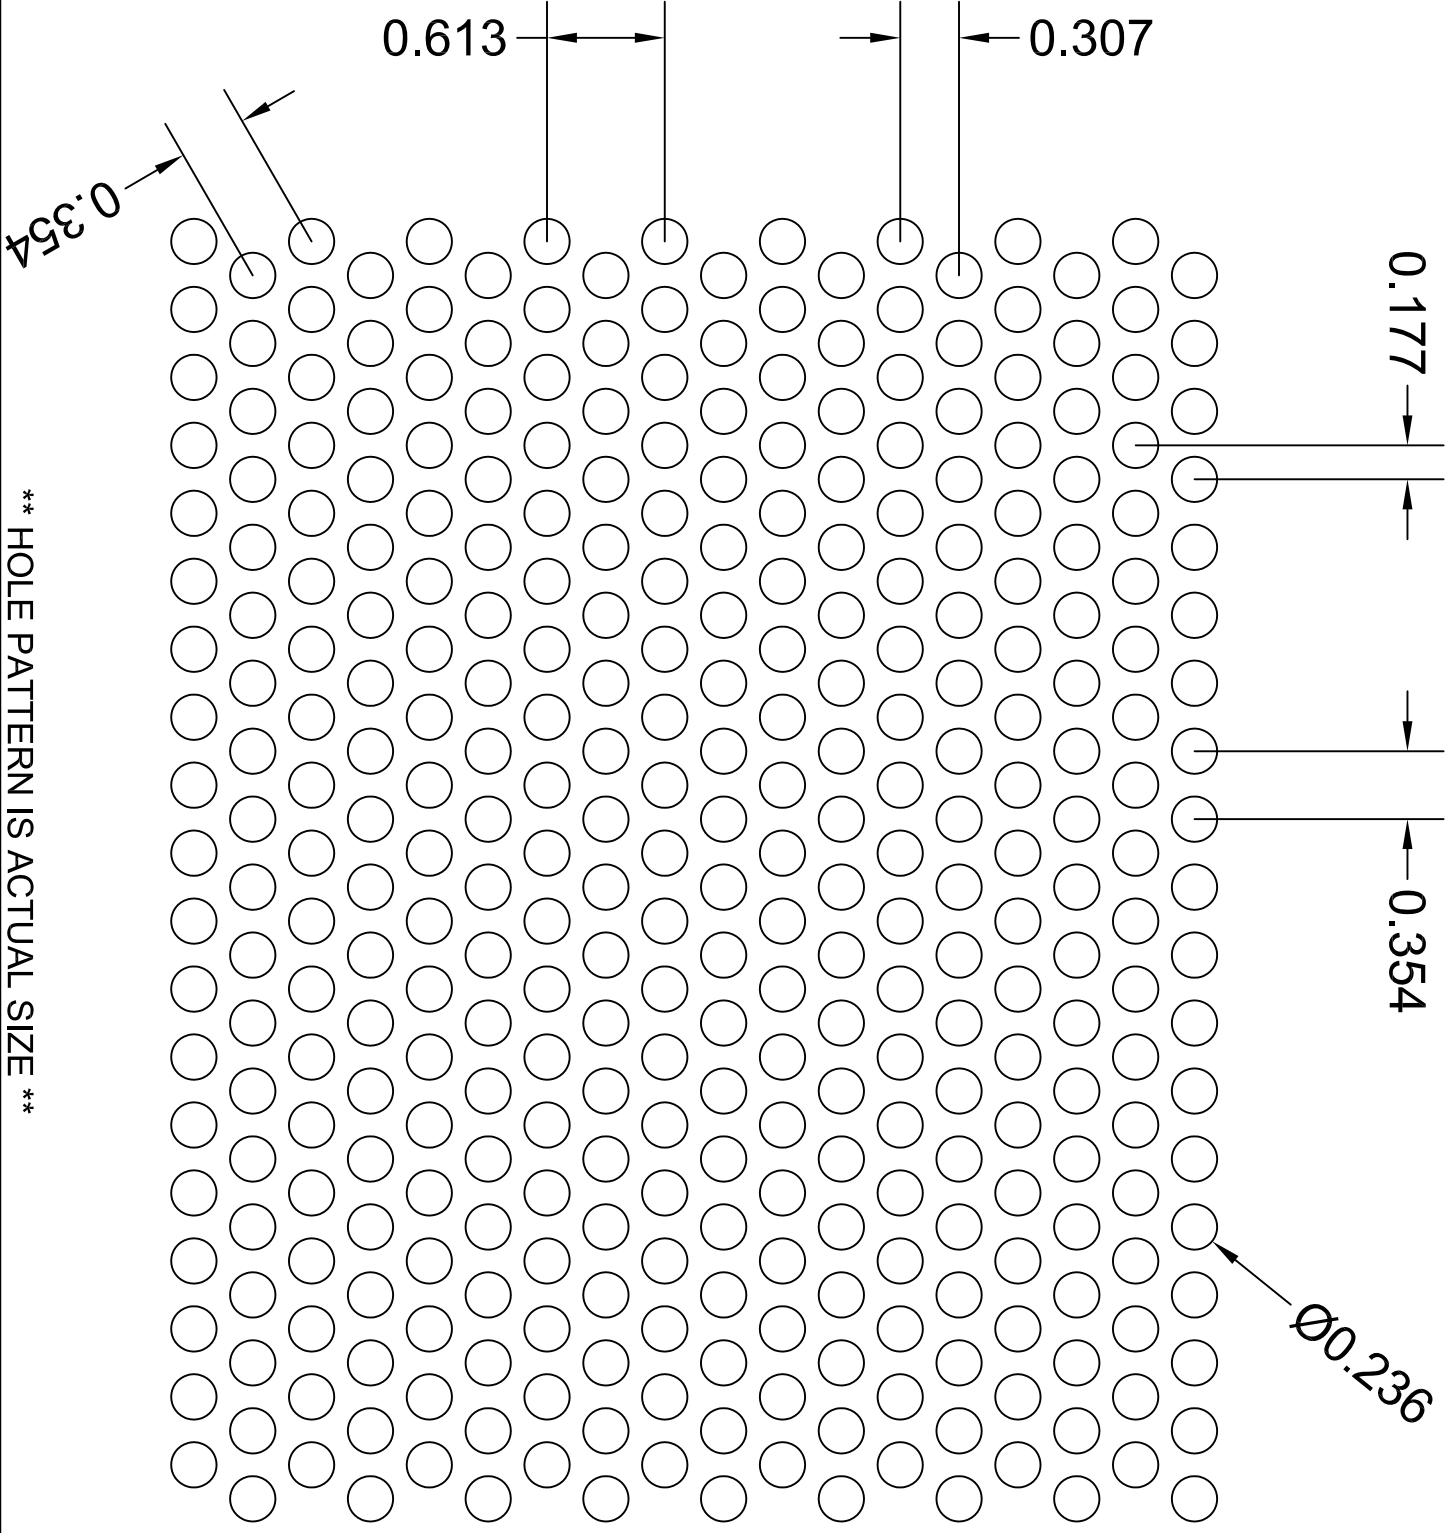

\*\* HOLE PATTERN IS ACTUAL SIZE \*\*

**RS3180**

|                |                 |
|----------------|-----------------|
| PATTERN TYPE   | Round Staggered |
| SIZE x CENTERS | .236" x .354"   |
| OPEN AREA      | 40.40 %         |

3636 S. KEDZIE AVE.  
 CHICAGO, IL 60632  
 (PH) 800.621.0273  
 (FAX) 773.254.9453  
[www.accurateperforating.com](http://www.accurateperforating.com)