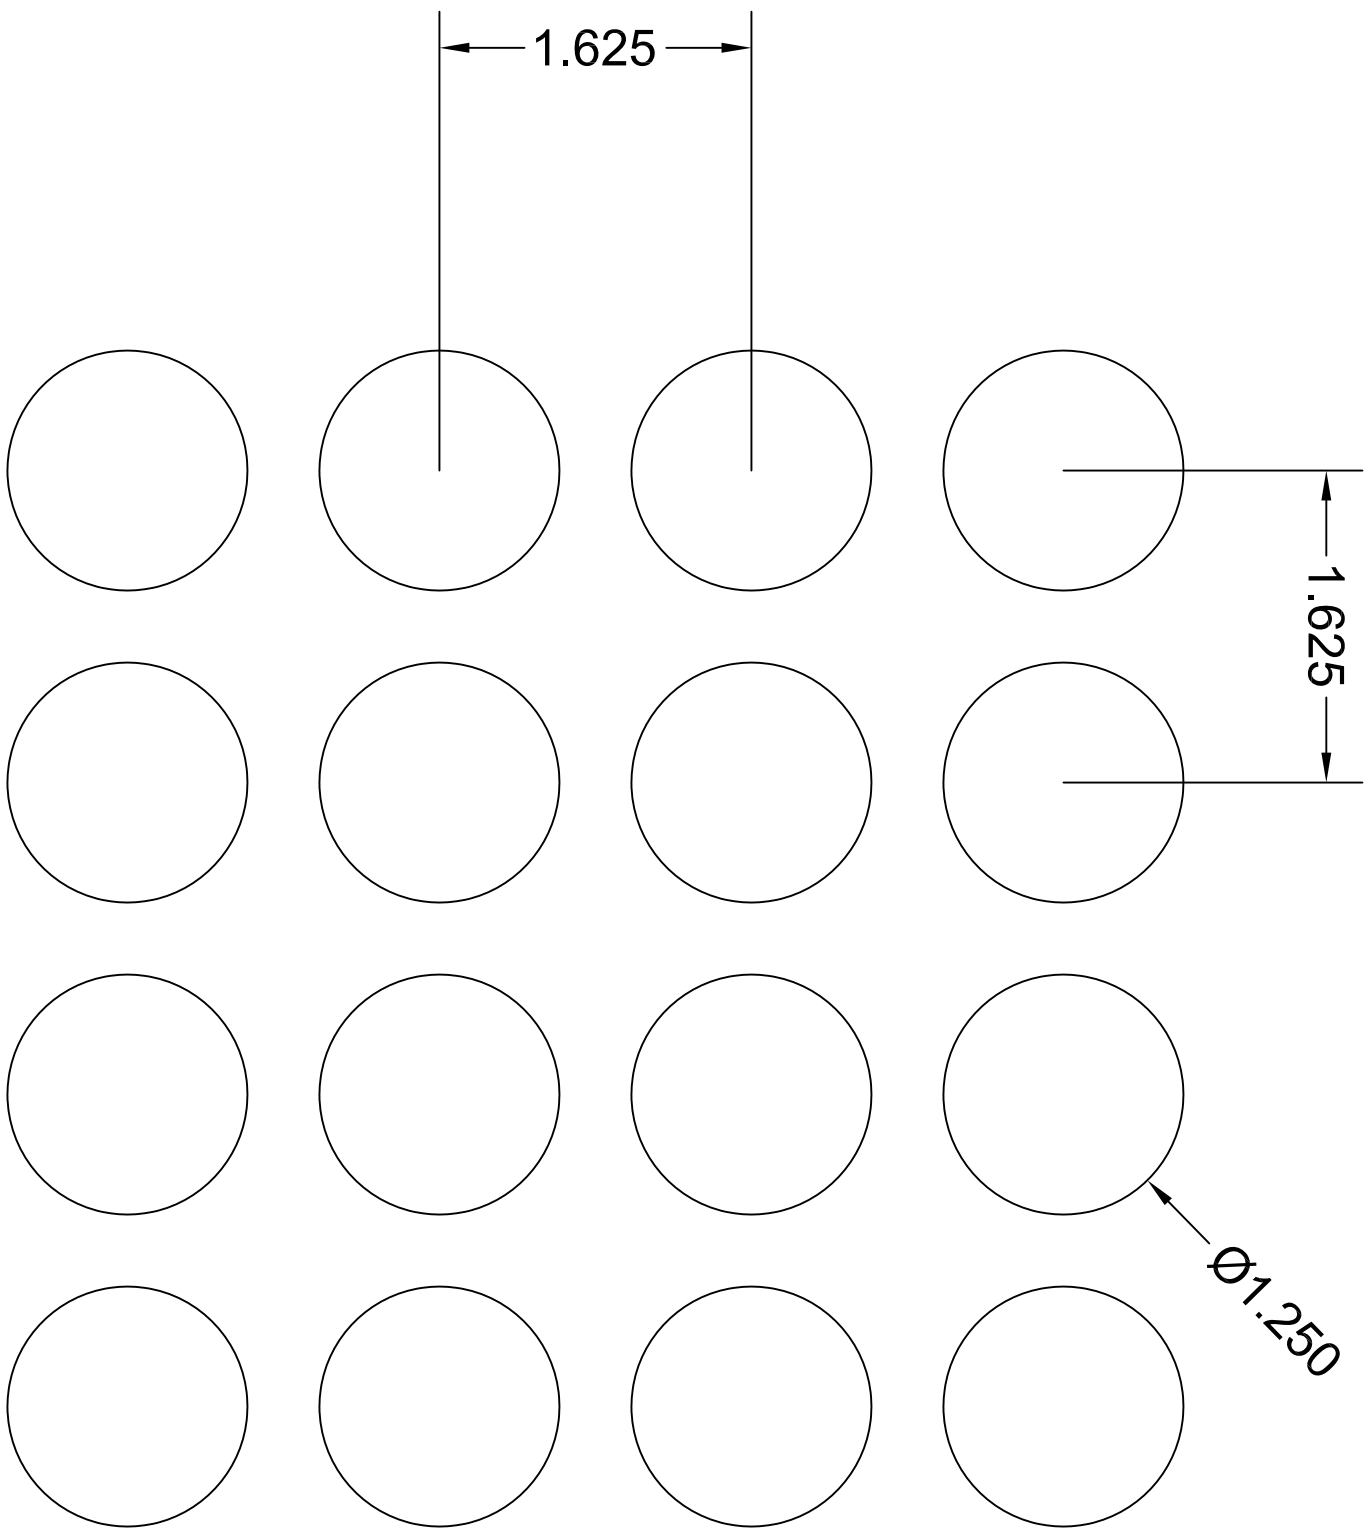

** HOLE PATTERN IS ACTUAL SIZE **

RST016

Tooling Notes :
48H.060FIN

PATTERN TYPE	Round Straight
SIZE x CENTERS	1.250" x 1.625"
OPEN AREA	47 %

3636 S. KEDZIE AVE.
CHICAGO, IL 60632
ph) 800.621.0273
fax) 773.254.9453
www.accurateperforating.com