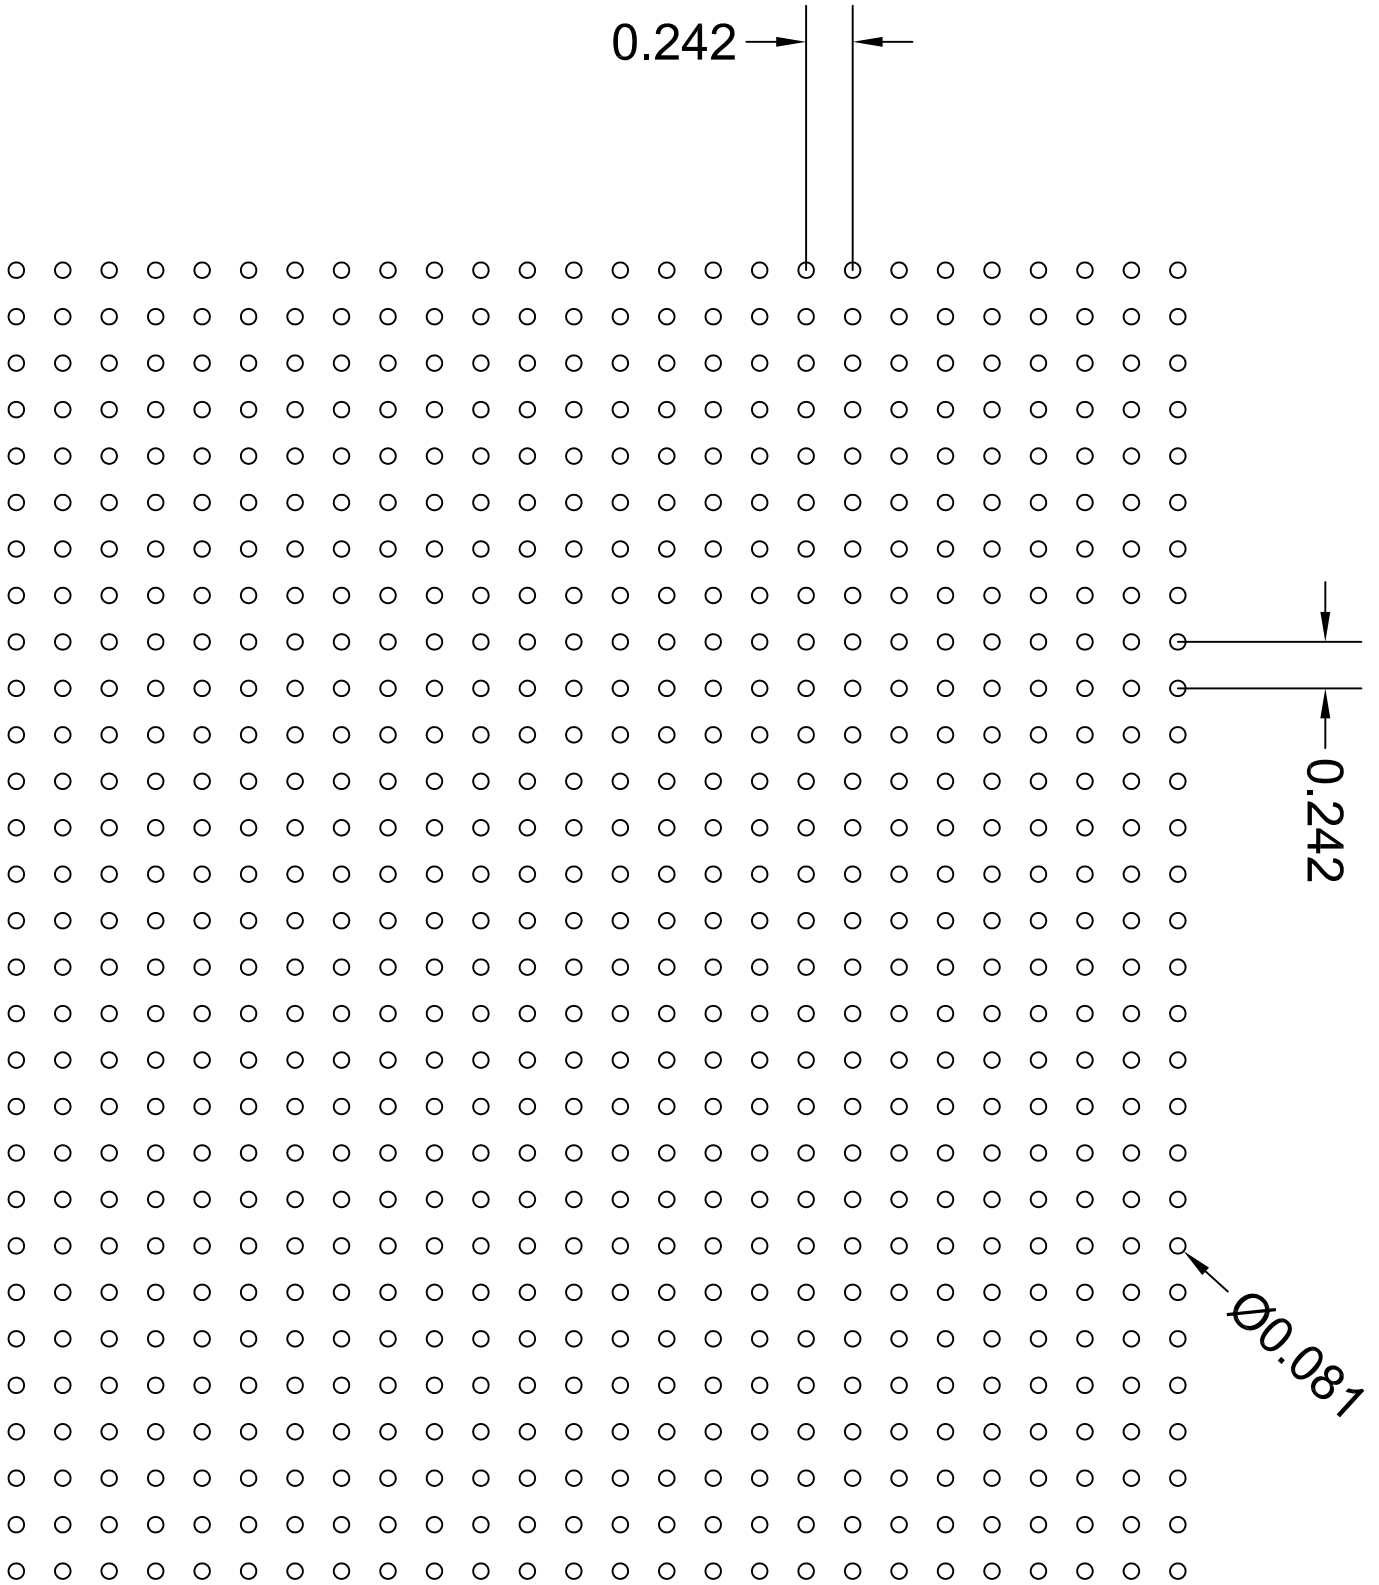

** HOLE PATTERN IS ACTUAL SIZE **

RST137

Tooling Notes :
 60S.005FIN3
 60H.005FIN3
 60H.009FIN3

PATTERN TYPE	Round Straight
SIZE x CENTERS	.081" x .242"
OPEN AREA	9 %

3636 S. KEDZIE AVE.
 CHICAGO, IL 60632
 (ph) 800.621.0273
 (fax) 773.254.9453
www.accurateperforating.com